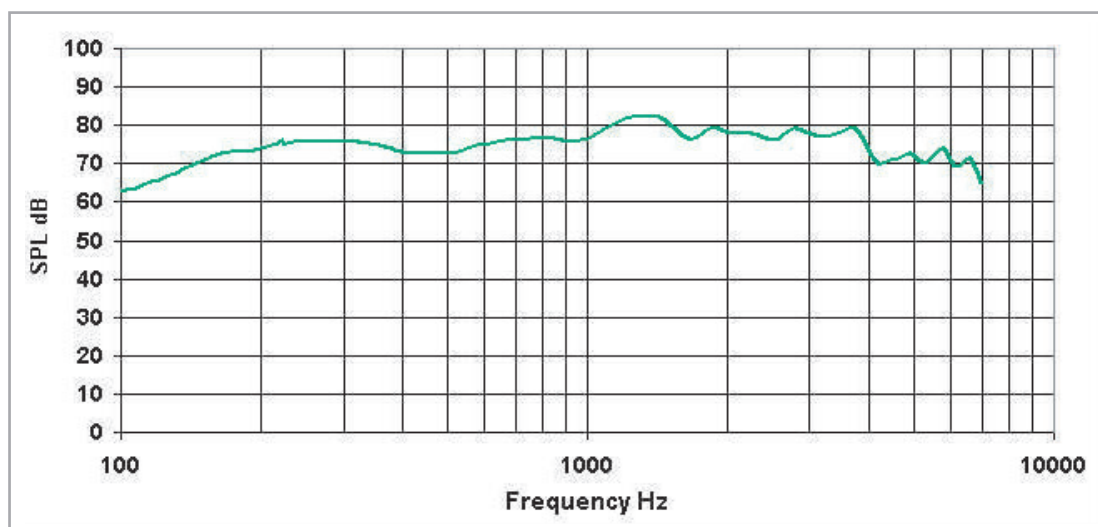

Frequency Response:

Specifications are subject to change without notice